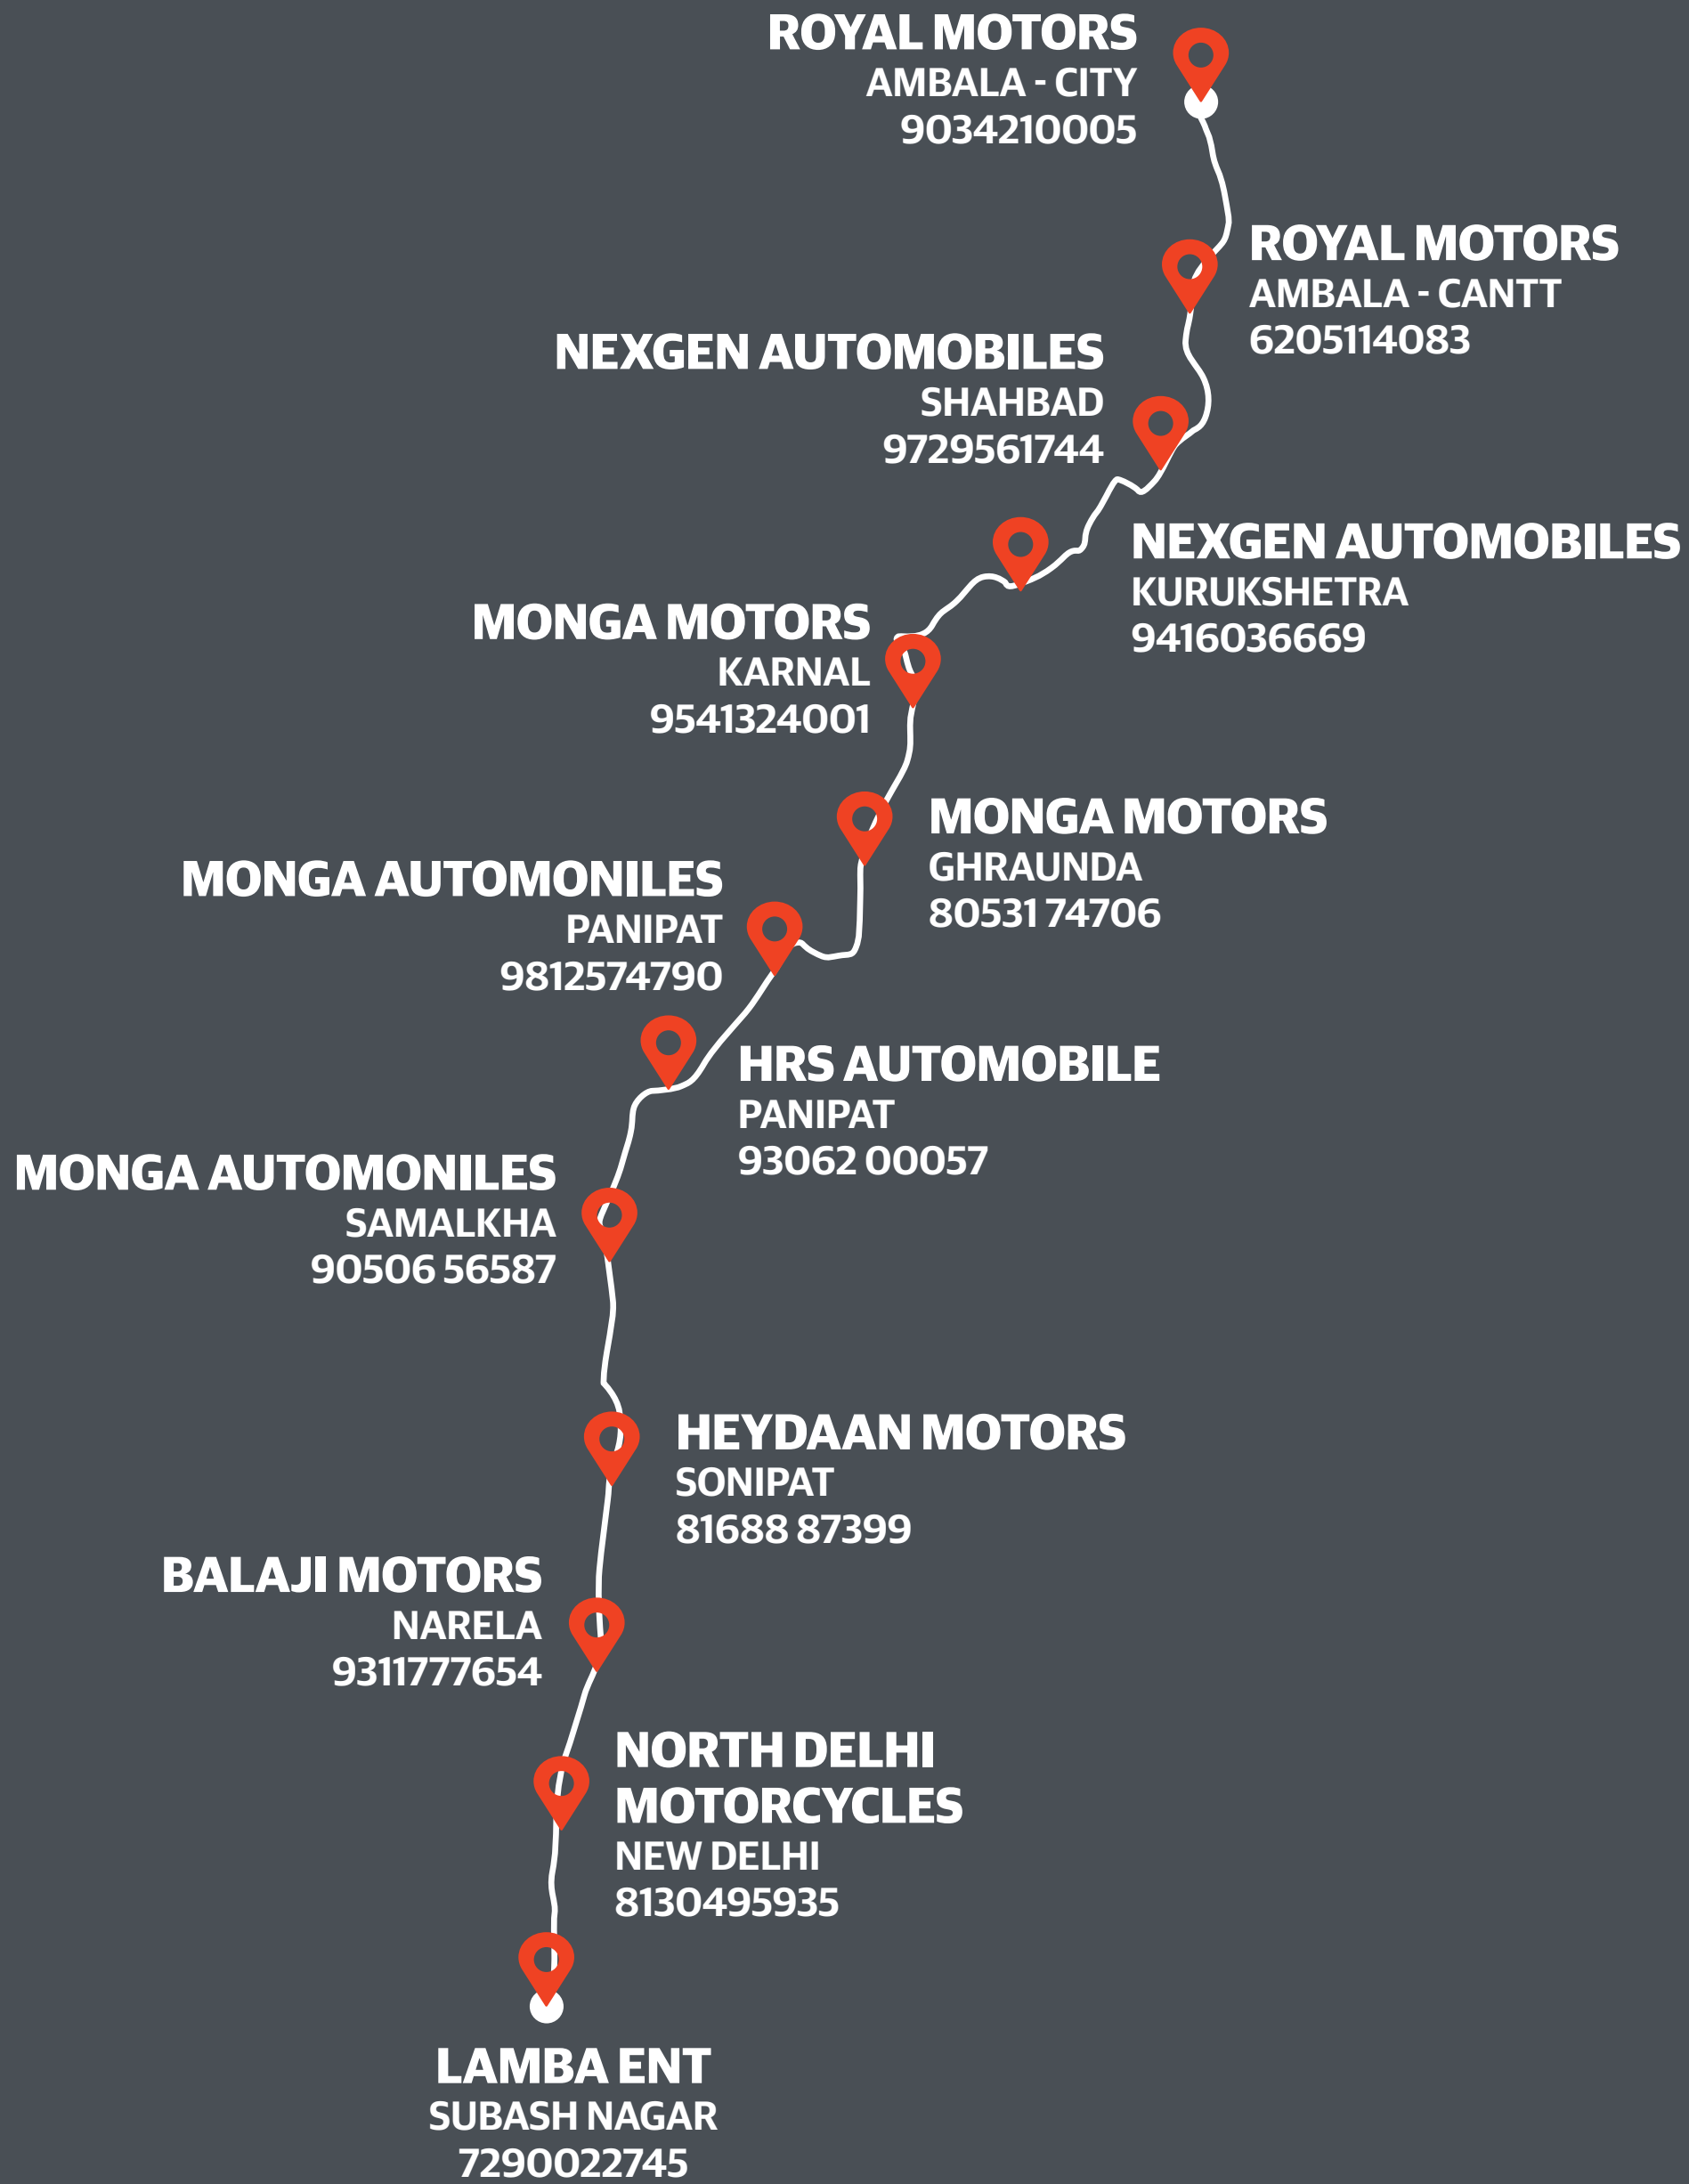

SERVICE CENTRES

Delhi - Ambala

DISTANCE BETWEEN

LAMBA ENT SUBASH NAGAR	12 KM	NORTH DELHI MOTORCYCLES NEW DELHI	MONGA MOTORS PANIPAT	15 Km	MONGA MOTORS GHRAUNDA
NORTH DELHI MOTORCYCLES NEW DELHI	25 km	BALAJI MOTORS NARELA	MONGA MOTORS GHRAUNDA	15 Km	MONGA MOTORS KARNAL
BALAJI MOTORS NARELA	45 km	HEYDAAN MOTORS SONIPAT	MONGA MOTORS KARNAL	38 Km	NEXGEN AUTOMOBILES KURUKSHETRA
HEYDAAN MOTORS SONIPAT	32 km	MONGA AUTOMONILES SAMALKHA	NEXGEN AUTOMOBILES KURUKSHETRA	24 Km	NEXGEN AUTOMOBILES SHAHBAD
MONGA AUTOMONILES SAMALKHA	18 Km	HRS AUTOMOBILE PANIPAT	NEXGEN AUTOMOBILES SHAHBAD	25 Km	ROYAL MOTORS AMBALA - CANTT
MONGA AUTOMONILES PANIPAT	20 Km	MONGA MOTORS GHRAUNDA	ROYAL MOTORS AMBALA - CANTT	11 Km	ROYAL MOTORS AMBALA - CITY