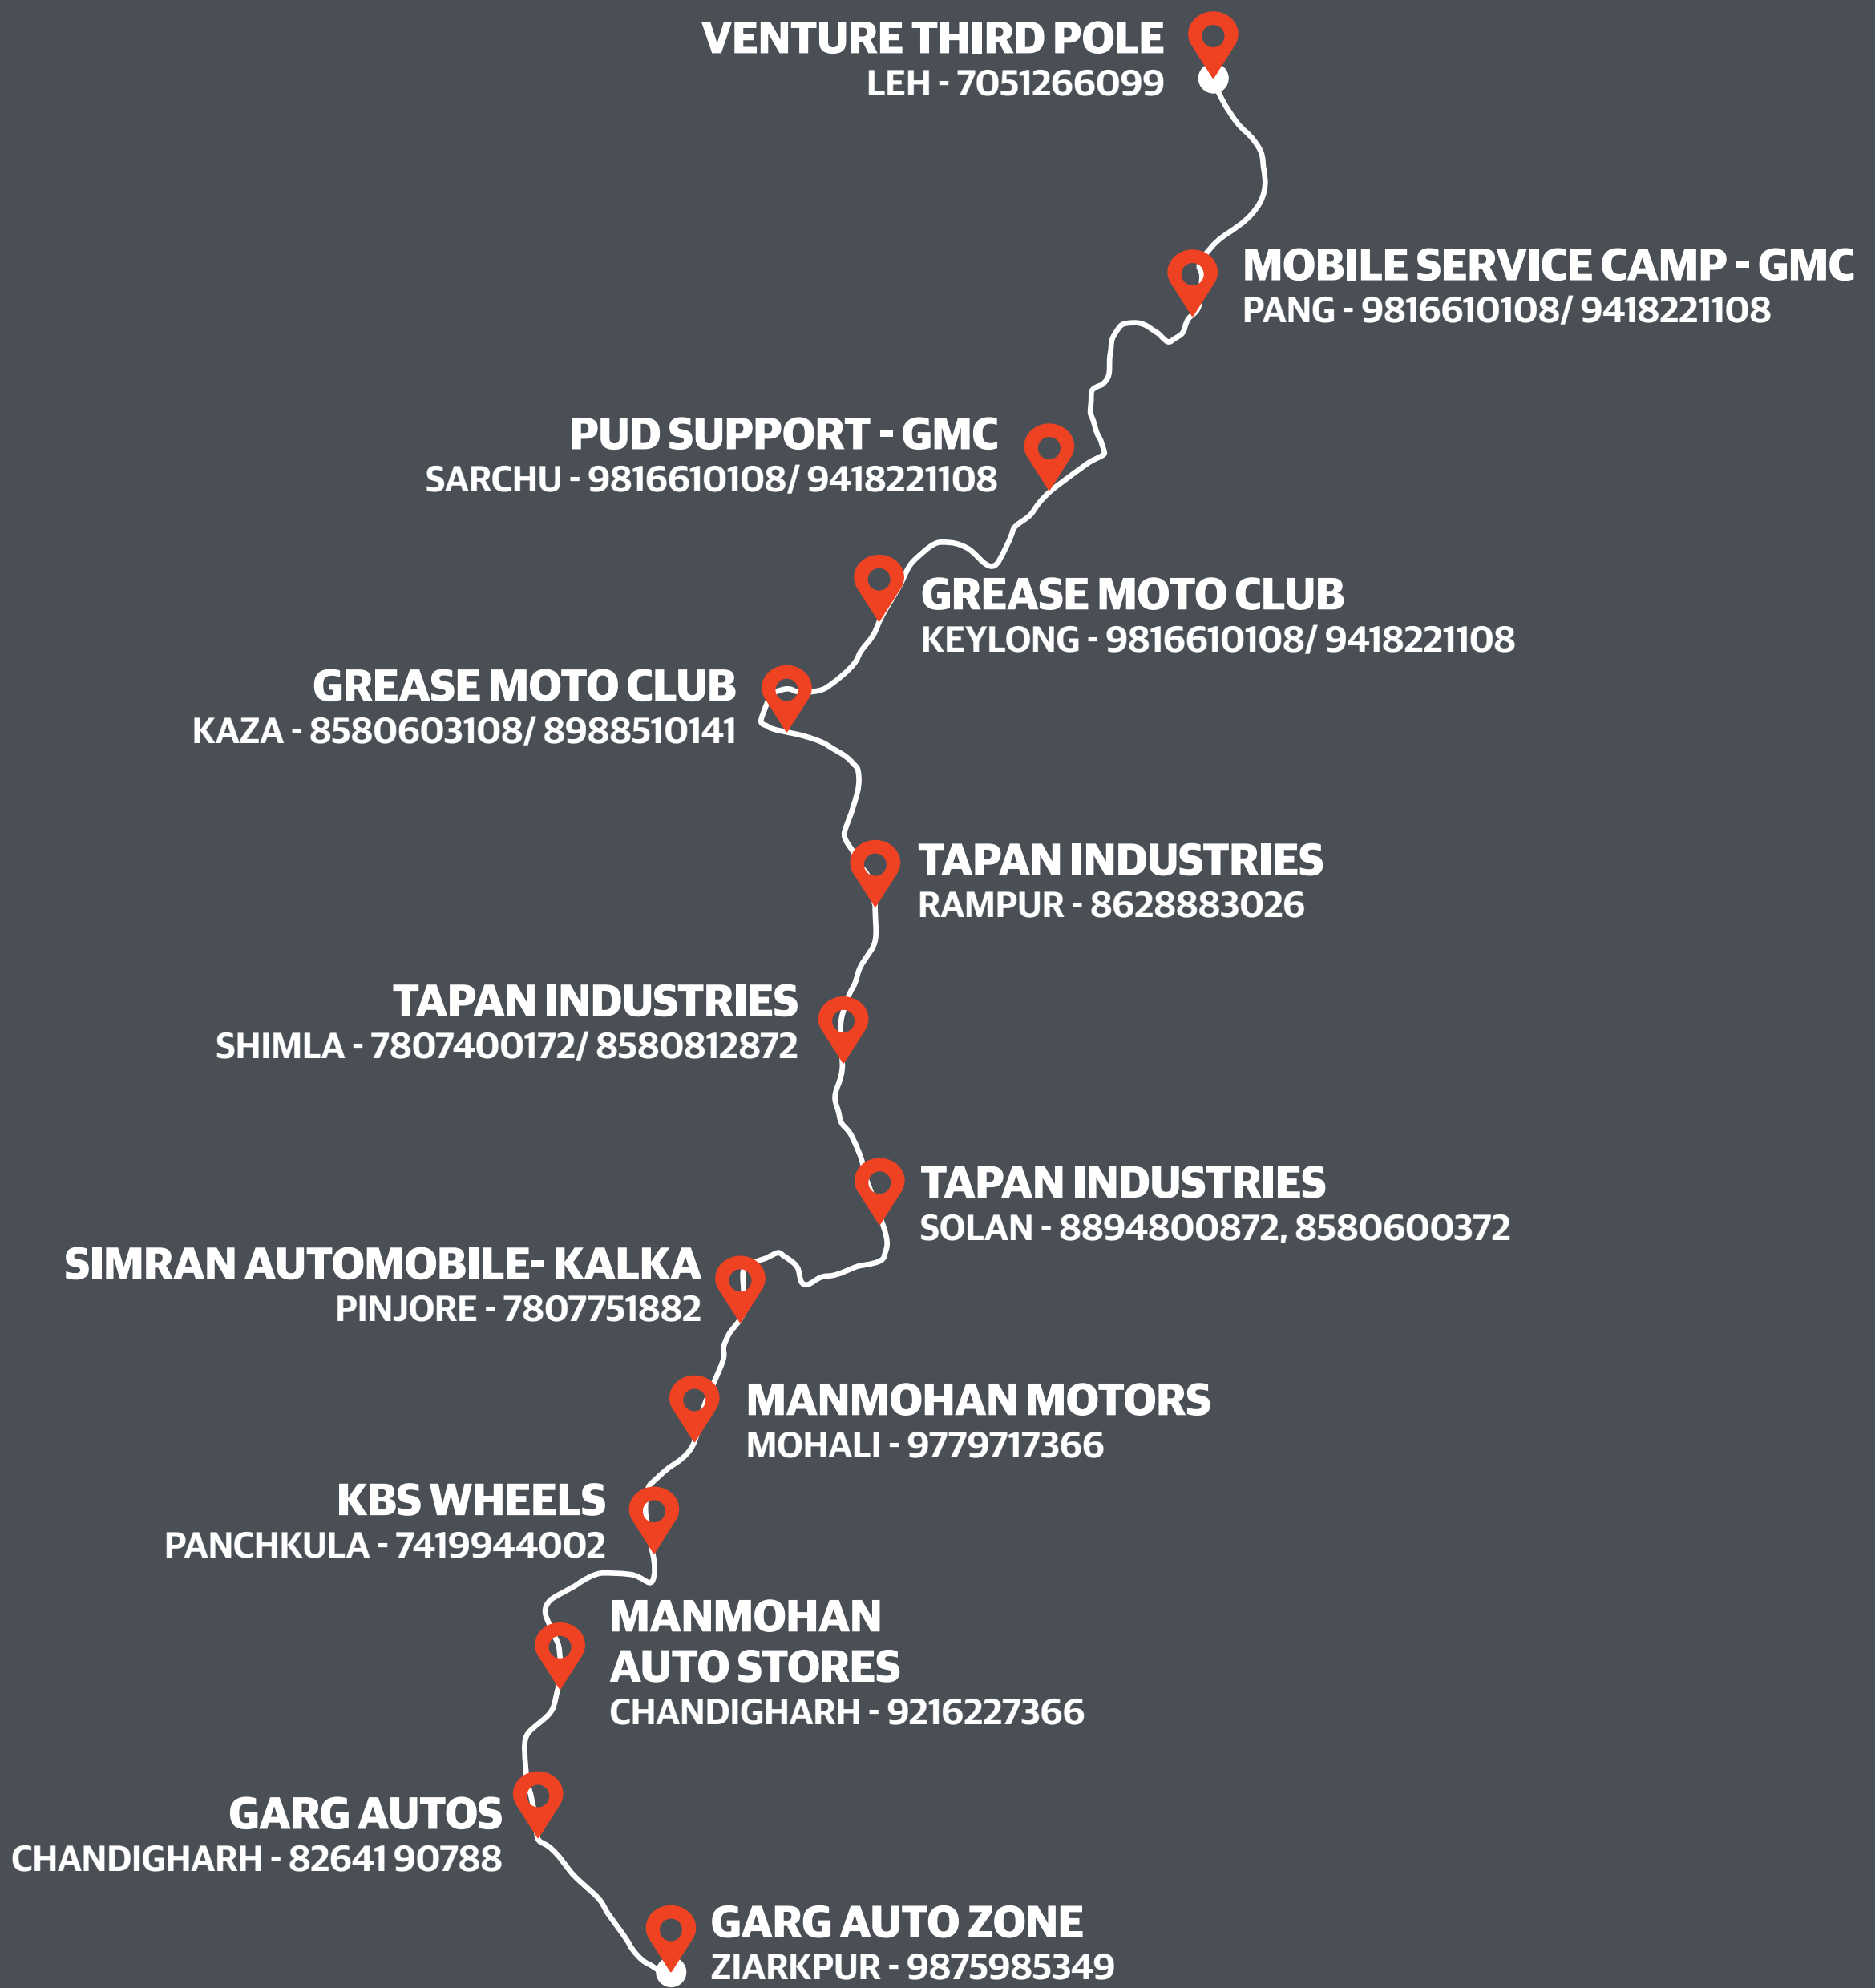

SERVICE CENTRES

Ziarkpur - Manali - Leh

DISTANCE BETWEEN

GARG AUTO ZONE ZIARKPUR	15 KM	GARG AUTOS CHANDIGHARH	GURU KIRPA (UPCOMING DEALER) KULLU	60 KM	RIVERPOOL (CAMP) MANALI
GARG AUTOS CHANDIGHARH	15 km	MANMOHAN AUTO STORES CHANDIGHARH	RIVERPOOL (CAMP) MANALI	40 km	GURU KIRPA (UPCOMING DEALER) MANALI
MANMOHAN AUTO STORES CHANDIGHARH	12 km	KBS WHEELS PANCHKULLA	GURU KIRPA (UPCOMING DEALER) MANALI	105 km	GREASE MOTO CLUB KEYLONG
KBS WHEELS PANCHKULLA	23 km	MANMOHAN MOTORS MOHALI	GREASE MOTO CLUB KEYLONG	35 Km	MOBILE SERVICE VAN CAMP JISPA
MANMOHAN MOTORS MOHALI	32 Km	GARCHA AUTOMOBILE ROPAR	MOBILE SERVICE VAN CAMP JISPA	330 Km	VENTURE THIRD POLE LEH
GARCHA AUTOMOBILE ROPAR	31 Km	NANGAL MOTOR KIRATPUR	VENTURE THIRD POLE LEH	106 Km	MOBILE SERVICE VAN-VENTURE THIRD POLE DURBUK
NANGAL MOTOR KIRATPUR	62 Km	BHARAT AUTOMOBILE BILASPUR	MOBILE SERVICE VAN-VENTURE THIRD POLE DURBUK	209 Km	MOBILE SERVICE VAN SUPPORT HANLE
BHARAT AUTOMOBILE BILASPUR	50 Km	RIVERPOOL MOTORS MANDI			
RIVERPOOL MOTORS MANDI	80 Km	GURU KIRPA (UPCOMING DEALER) KULLU			

SERVICE CENTRES

Ziarkpur - Shimla - Leh

DISTANCE BETWEEN

GARG AUTO ZONE ZIARKPUR	15 KM	GARG AUTOS CHANDIGHARH	TAPAN INDUSTRIES SHIMLA	139 Km	TAPAN INDUSTRIES RAMPUR
GARG AUTOS CHANDIGHARH	15 km	MANMOHAN AUTO STORES CHANDIGHARH	TAPAN INDUSTRIES RAMPUR	295 Km	GREASE MOTO CLUB KAZA
MANMOHAN AUTO STORES CHANDIGHARH	12 km	KBS WHEELS PANCHKULLA	GREASE MOTO CLUB KAZA	170 KM	GREASE MOTO CLUB KEYLONG
KBS WHEELS PANCHKULLA	25 km	MANMOHAN MOTORS MOHALI	GREASE MOTO CLUB KEYLONG	128 km	PUD SUPPORT - GMC SARCHU
MANMOHAN MOTORS MOHALI	20 Km	SIMRAN AUTOMOBILE- KALKA PINJORE	PUD SUPPORT - GMC SARCHU	80 km	MOBILE SERVICE CAMP - GMC PANG
SIMRAN AUTOMOBILE- KALKA PINJORE	43 Km	TAPAN INDUSTRIES SOLAN	MOBILE SERVICE CAMP - GMC PANG	174 Km	VENTURE THIRD POLE LEH
TAPAN INDUSTRIES SOLAN	38 Km	TAPAN INDUSTRIES SHIMLA			